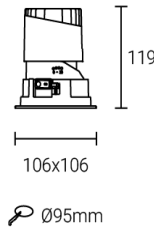

Sifang-4031-20 Down light SKD Specification

Basic Information

Material: ADC12

IP: IP20

Application: Offices, schools, shopping malls, supermarkets, exhibition halls, home lighting, entertainment

Finish: Heat sink: Painting
Reflector: Painting or Plating
Spring: Stainless steel

Product reference:

Model NO.	Sifang-4031-20
Finish	White
Material	Aluminum
COB Les	Φ11.0mm
Compitable COBs	Citizen:1202/3; CREE:1507/1512; Luminus:CXM-7/-9 .etc
For COB Power (W)	20 W
For Gross luminous flux	1800 Lm
For Colour temperature	2700k,3000k,3500k,4000k,5000k
For Colour Rendering Index	CRI: 80+ / 90+
Optional Beam Angel (°)	15 °24 °38 °
Product size (mm)	Φ162*h119mm
Cut out	95*95mm
Mounting	Recessed Mounting
Application	Offices, schools, shopping malls, supermarkets, exhibition halls, home lighting, entertainment venues, etc.
SKD Included	IP: IP20; Sifang-4031-20 SKD Included: 1pc Heatsink Body (Painting Silver grey) ; 2pcs Middle ring (Painting black) ; 2pcs Mounting Bracket (Painting black) ; 1pc Face ring (Painting White) ; 2pcs Reflector & 1pc Connector ; 1pc Cable clip
Inner Box (mm)	125*125*140mm
QTY/CTN (pcs)	30PCS/CTN
Outer box (mm)	645*265*435mm
G.W/CTN (kg)	16.8kg